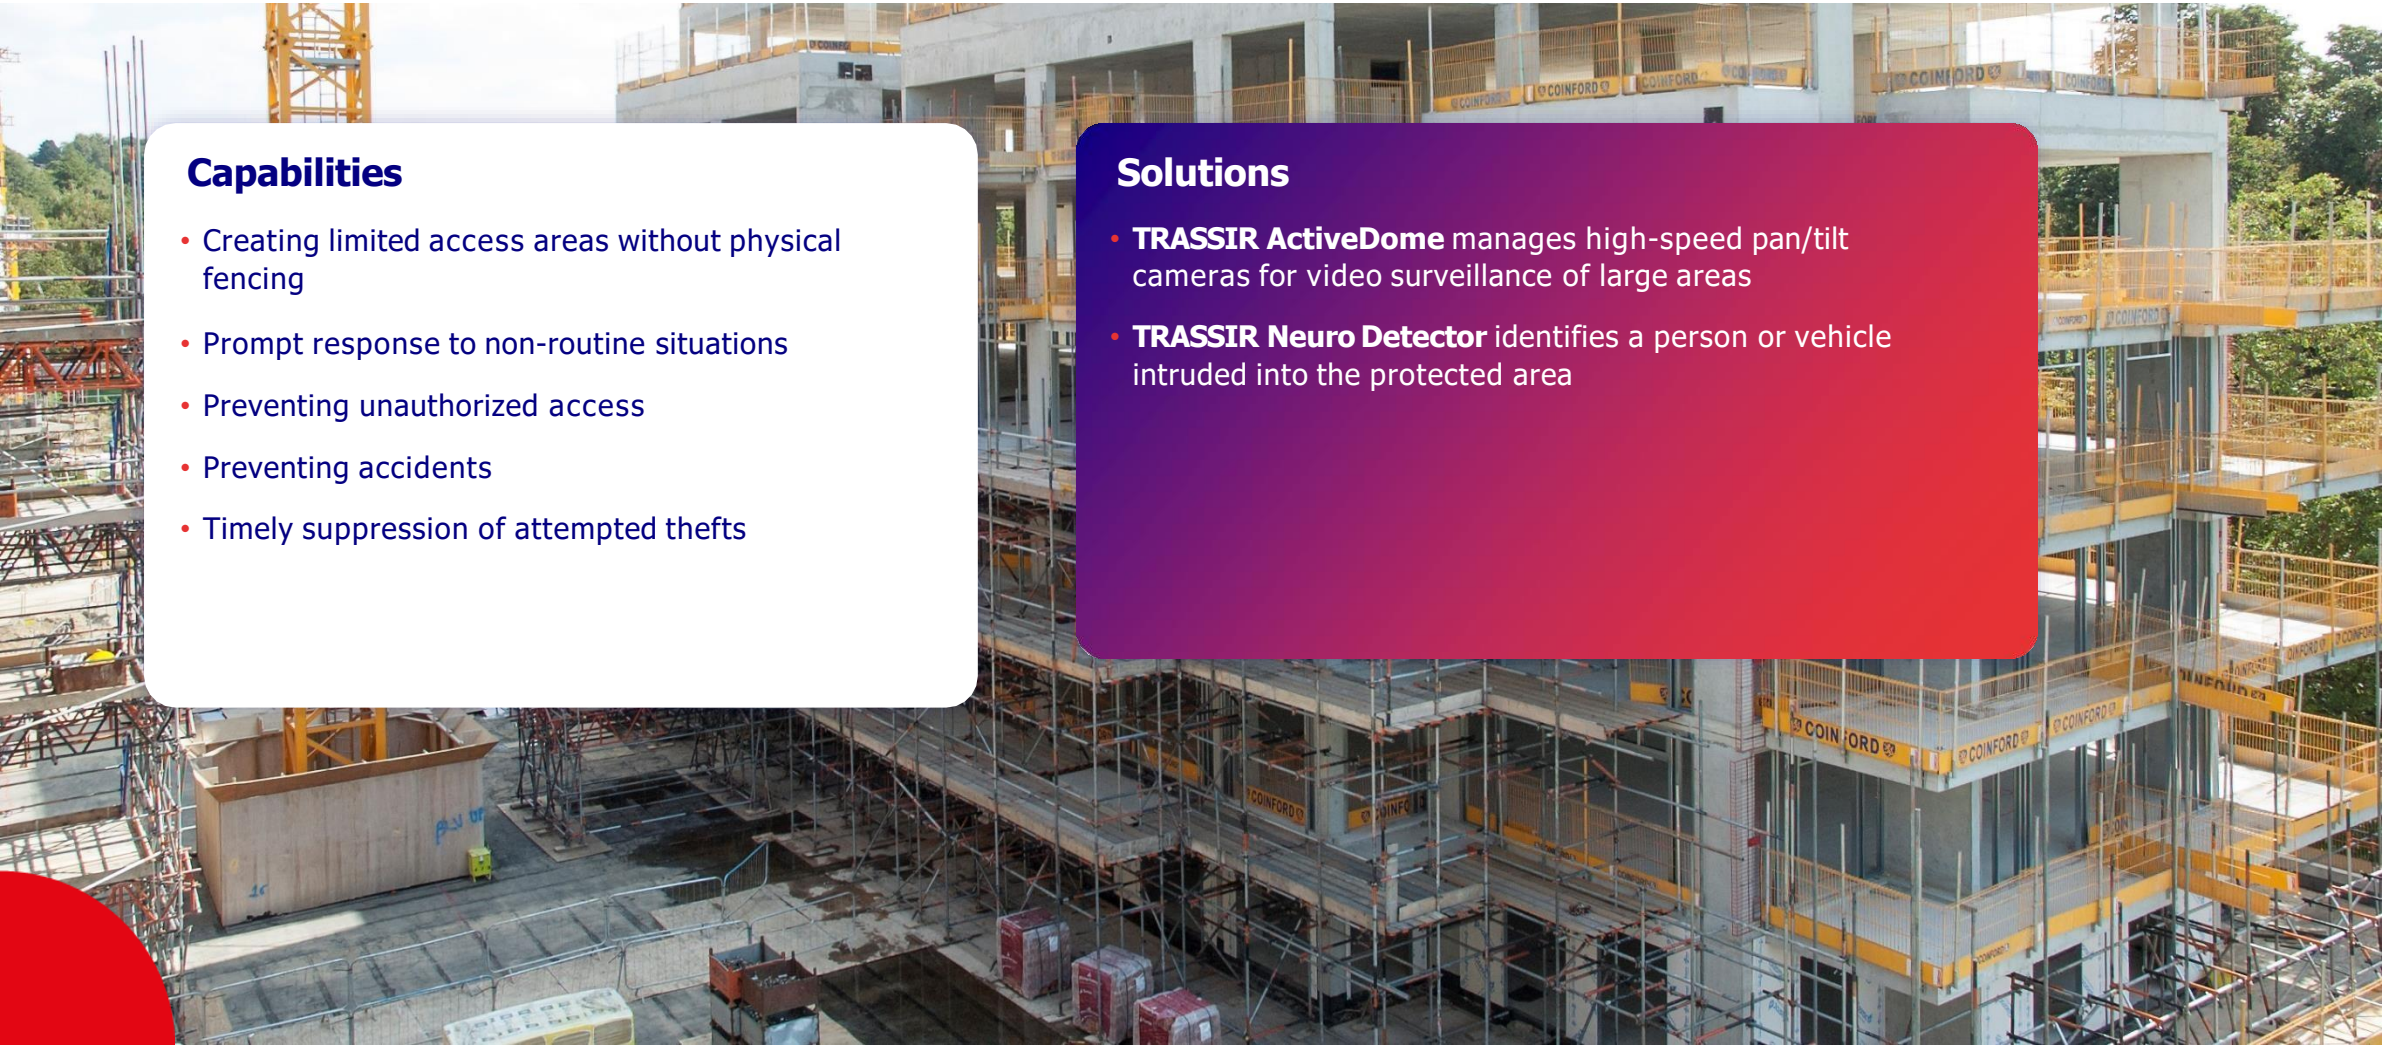

TRASSIR

Reliable Ecosystem for Monitoring Construction Sites

—

The TRASSIR trademark was created to bring high-tech video surveillance systems to the market. The brand integrates professional video processing equipment (cameras, servers, analytics modules) and neural network software. TRASSIR analytics modules are used for access control, perimeter tracking, limiting the hazardous areas, and monitoring compliance with overalls requirement.

Automated control of the construction process

Capabilities

- Preventing situations that pose danger to employees and visitors (fire, terrorist attacks)
- Surveillance of personal belongings left unattended
- Reducing the risk of theft and unlawful acts

Solutions

- **TRASSIR Neuro Detector** identifies a person or vehicle intruded into the protected area
- **TRASSIR ActiveDome** manages high-speed pan/tilt cameras for video surveillance of large areas
- **TRASSIR Dewarp** sweeps images from FishEye cameras using software
- **TRASSIR TR-D2B5** is an outdoor camera in IP67-rated enclosure that is inaccessible to dust and moisture. Allows uninterrupted operation in all seasons at temperatures of -40 °C to +60 °C

Total control of perimeter security

Capabilities

- Automated fast access of vehicle for loading and unloading
- Warning system about the arrival of the expected vehicle
- Automatic lifting of the barrier at entry/exit
- Vehicle counting
- Control of trucks being well filled, cutback of materials short delivery to the site