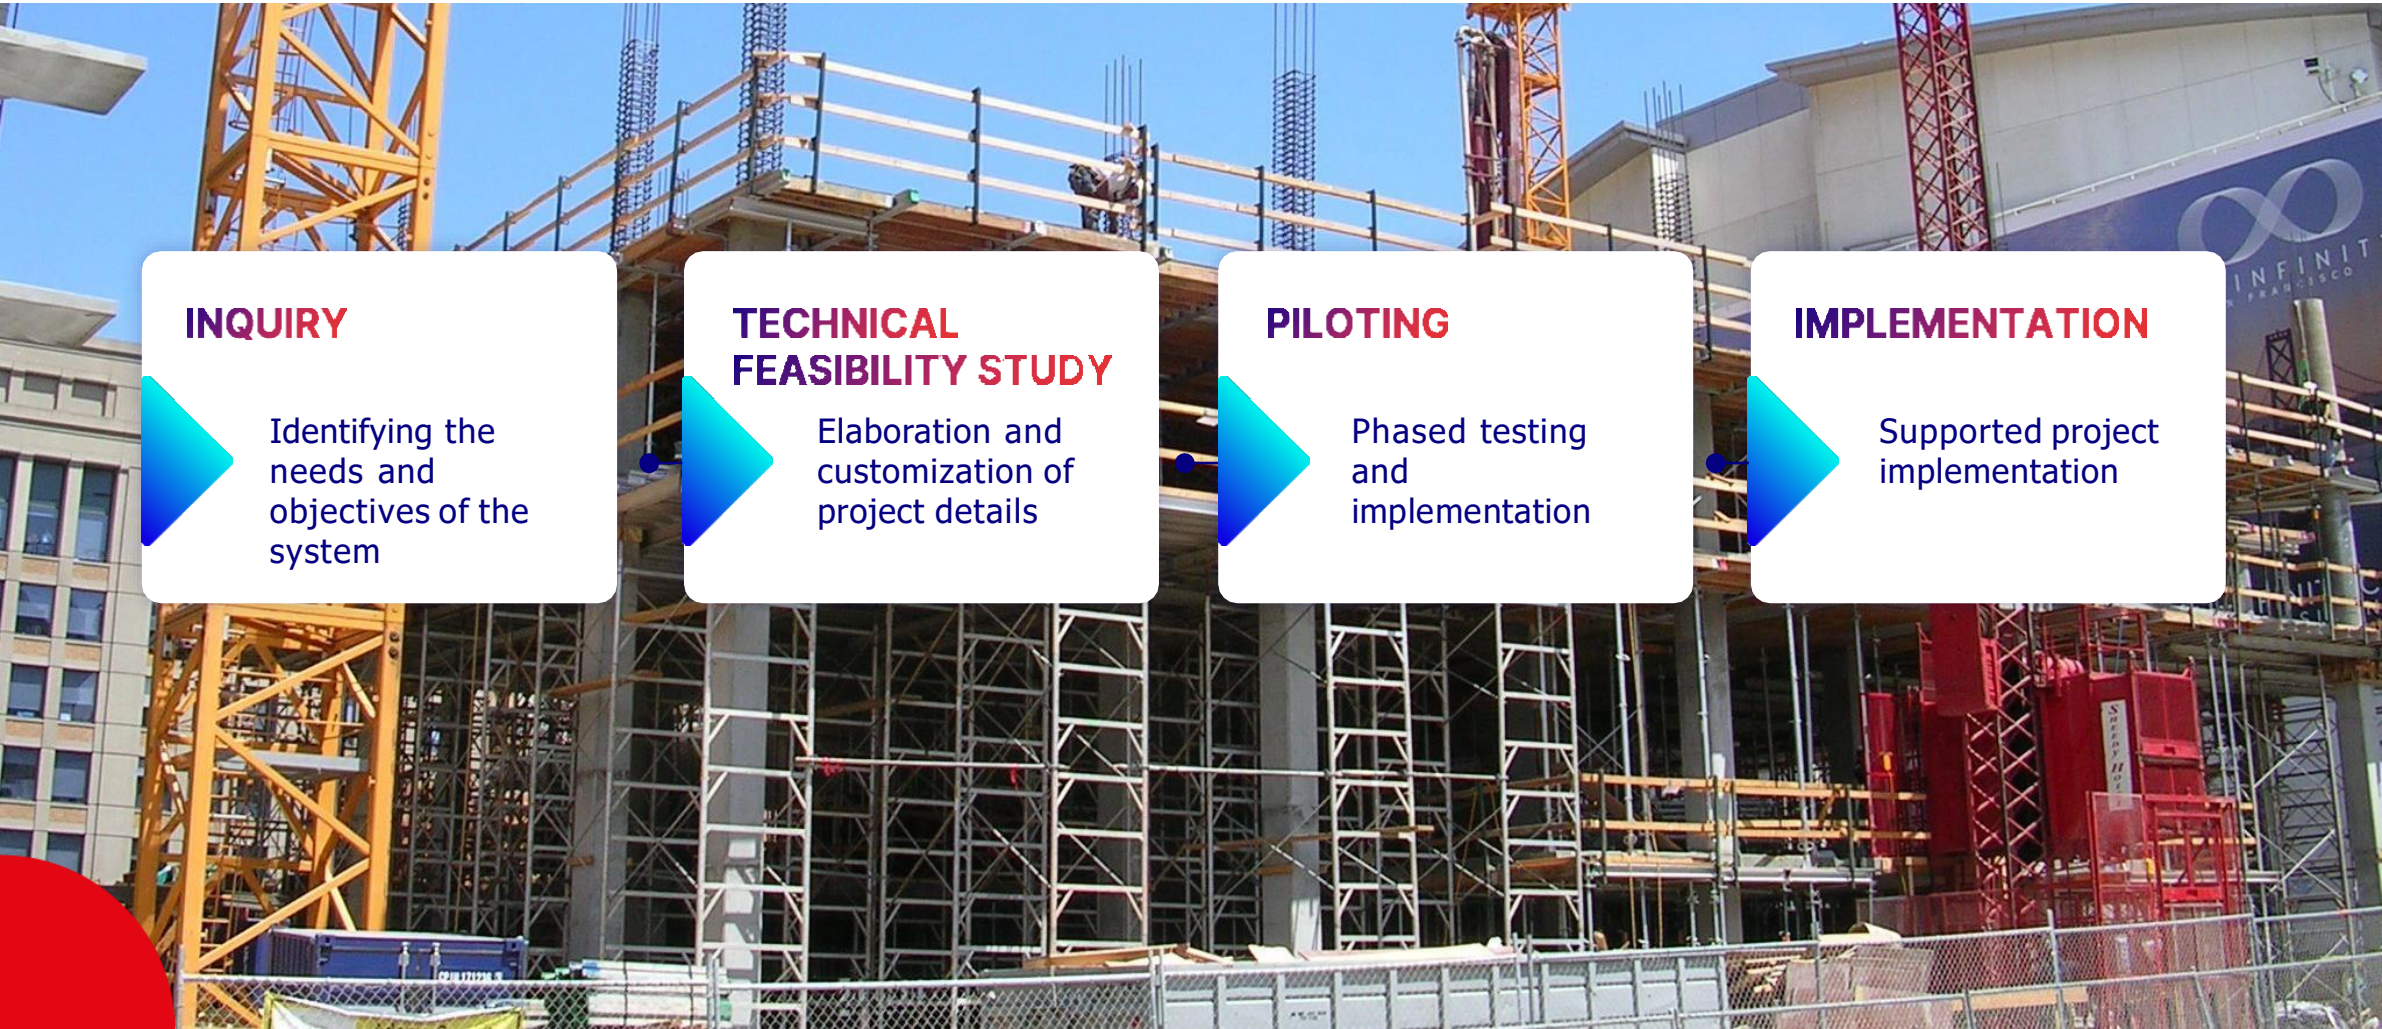

Project milestones

INQUIRY

Identifying the needs and objectives of the system

TECHNICAL FEASIBILITY STUDY

Elaboration and customization of project details

PILOTING

Phased testing and implementation

IMPLEMENTATION

Supported project implementation